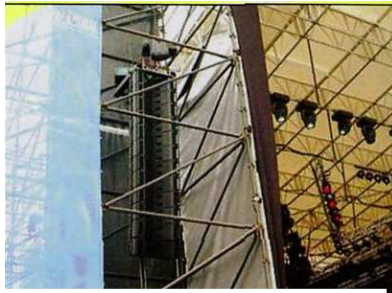

OUTLINE BUTTERFLY SERVE EUROPE'S LARGEST SQUARE

Outline butterfly line arrays were called upon to support an annual event presented by Italian broadcasters Radio Italia Solo Musica Italiana and Video Italia that features top Italian performers live in concert. The

A Butterfly (array) aloft above Italy.

tem included 24 Outline Butterfly C.D.H. 483 mid/high line array modules as well as eight more for stage-right coverage and four more for frontfill. Thirty-two Outline Victor Live subwoofers supplied the low end, while the stage offered Outline H.A.R.D. Series 212 SP and 115 SP monitor wedges. System power was supplied by 30 Outline T6.5 amplifiers, with processing via an Outline Genius 6 and two Lake Contour units controlled via a tablet PC.